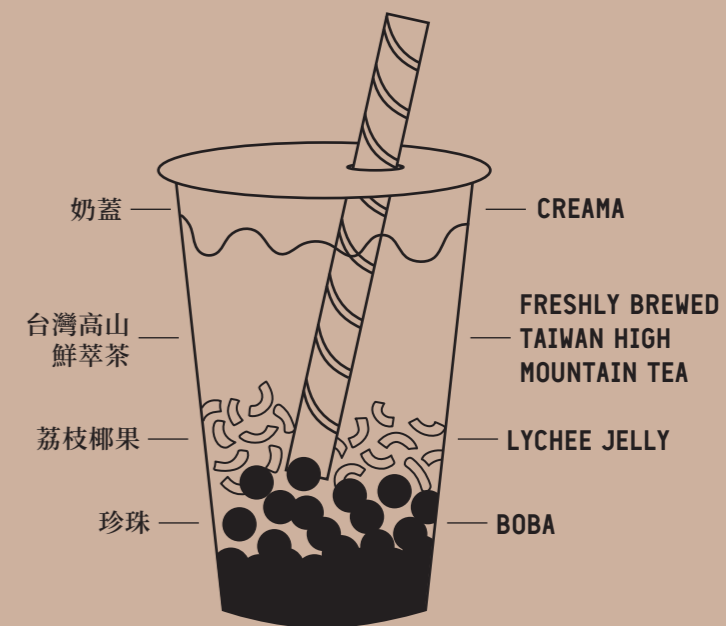

燒酒 SOJU

MAL GUEL SOO ROK
Regular Flavor
\$11/bottle (375ml)

MAL GUEL SOO ROK
Apple Flavor
\$11/bottle (375ml)

DRINKS

100% HAPPINESS GUARANTEE
Your drink should be PERFECT.
If not, let us know and we'll make it right!